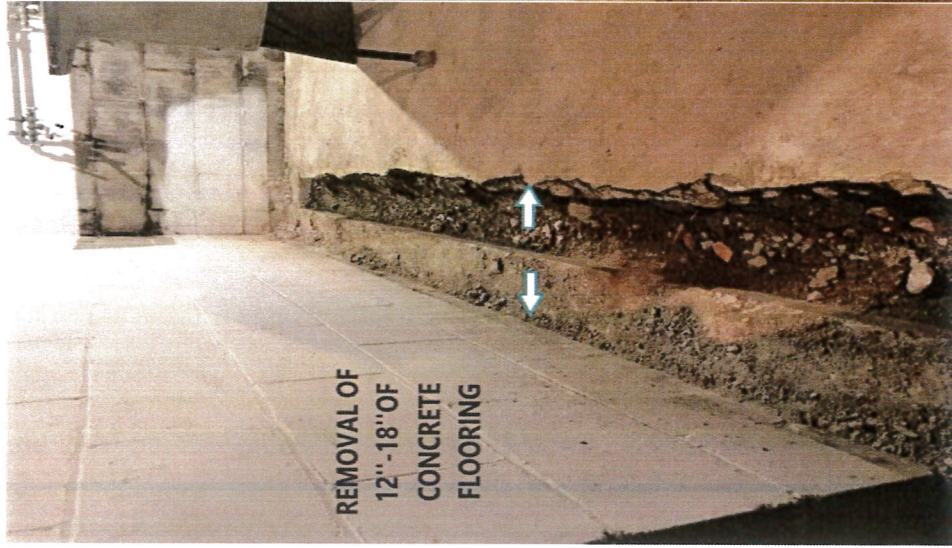

# INTERIOR DRAIN TILE REPAIRS

633 E. Cecelia Dr. Pewaukee, WI 53072 262-691-0402 [www.ihncompany.com](http://www.ihncompany.com)

Start / Middle / Finish